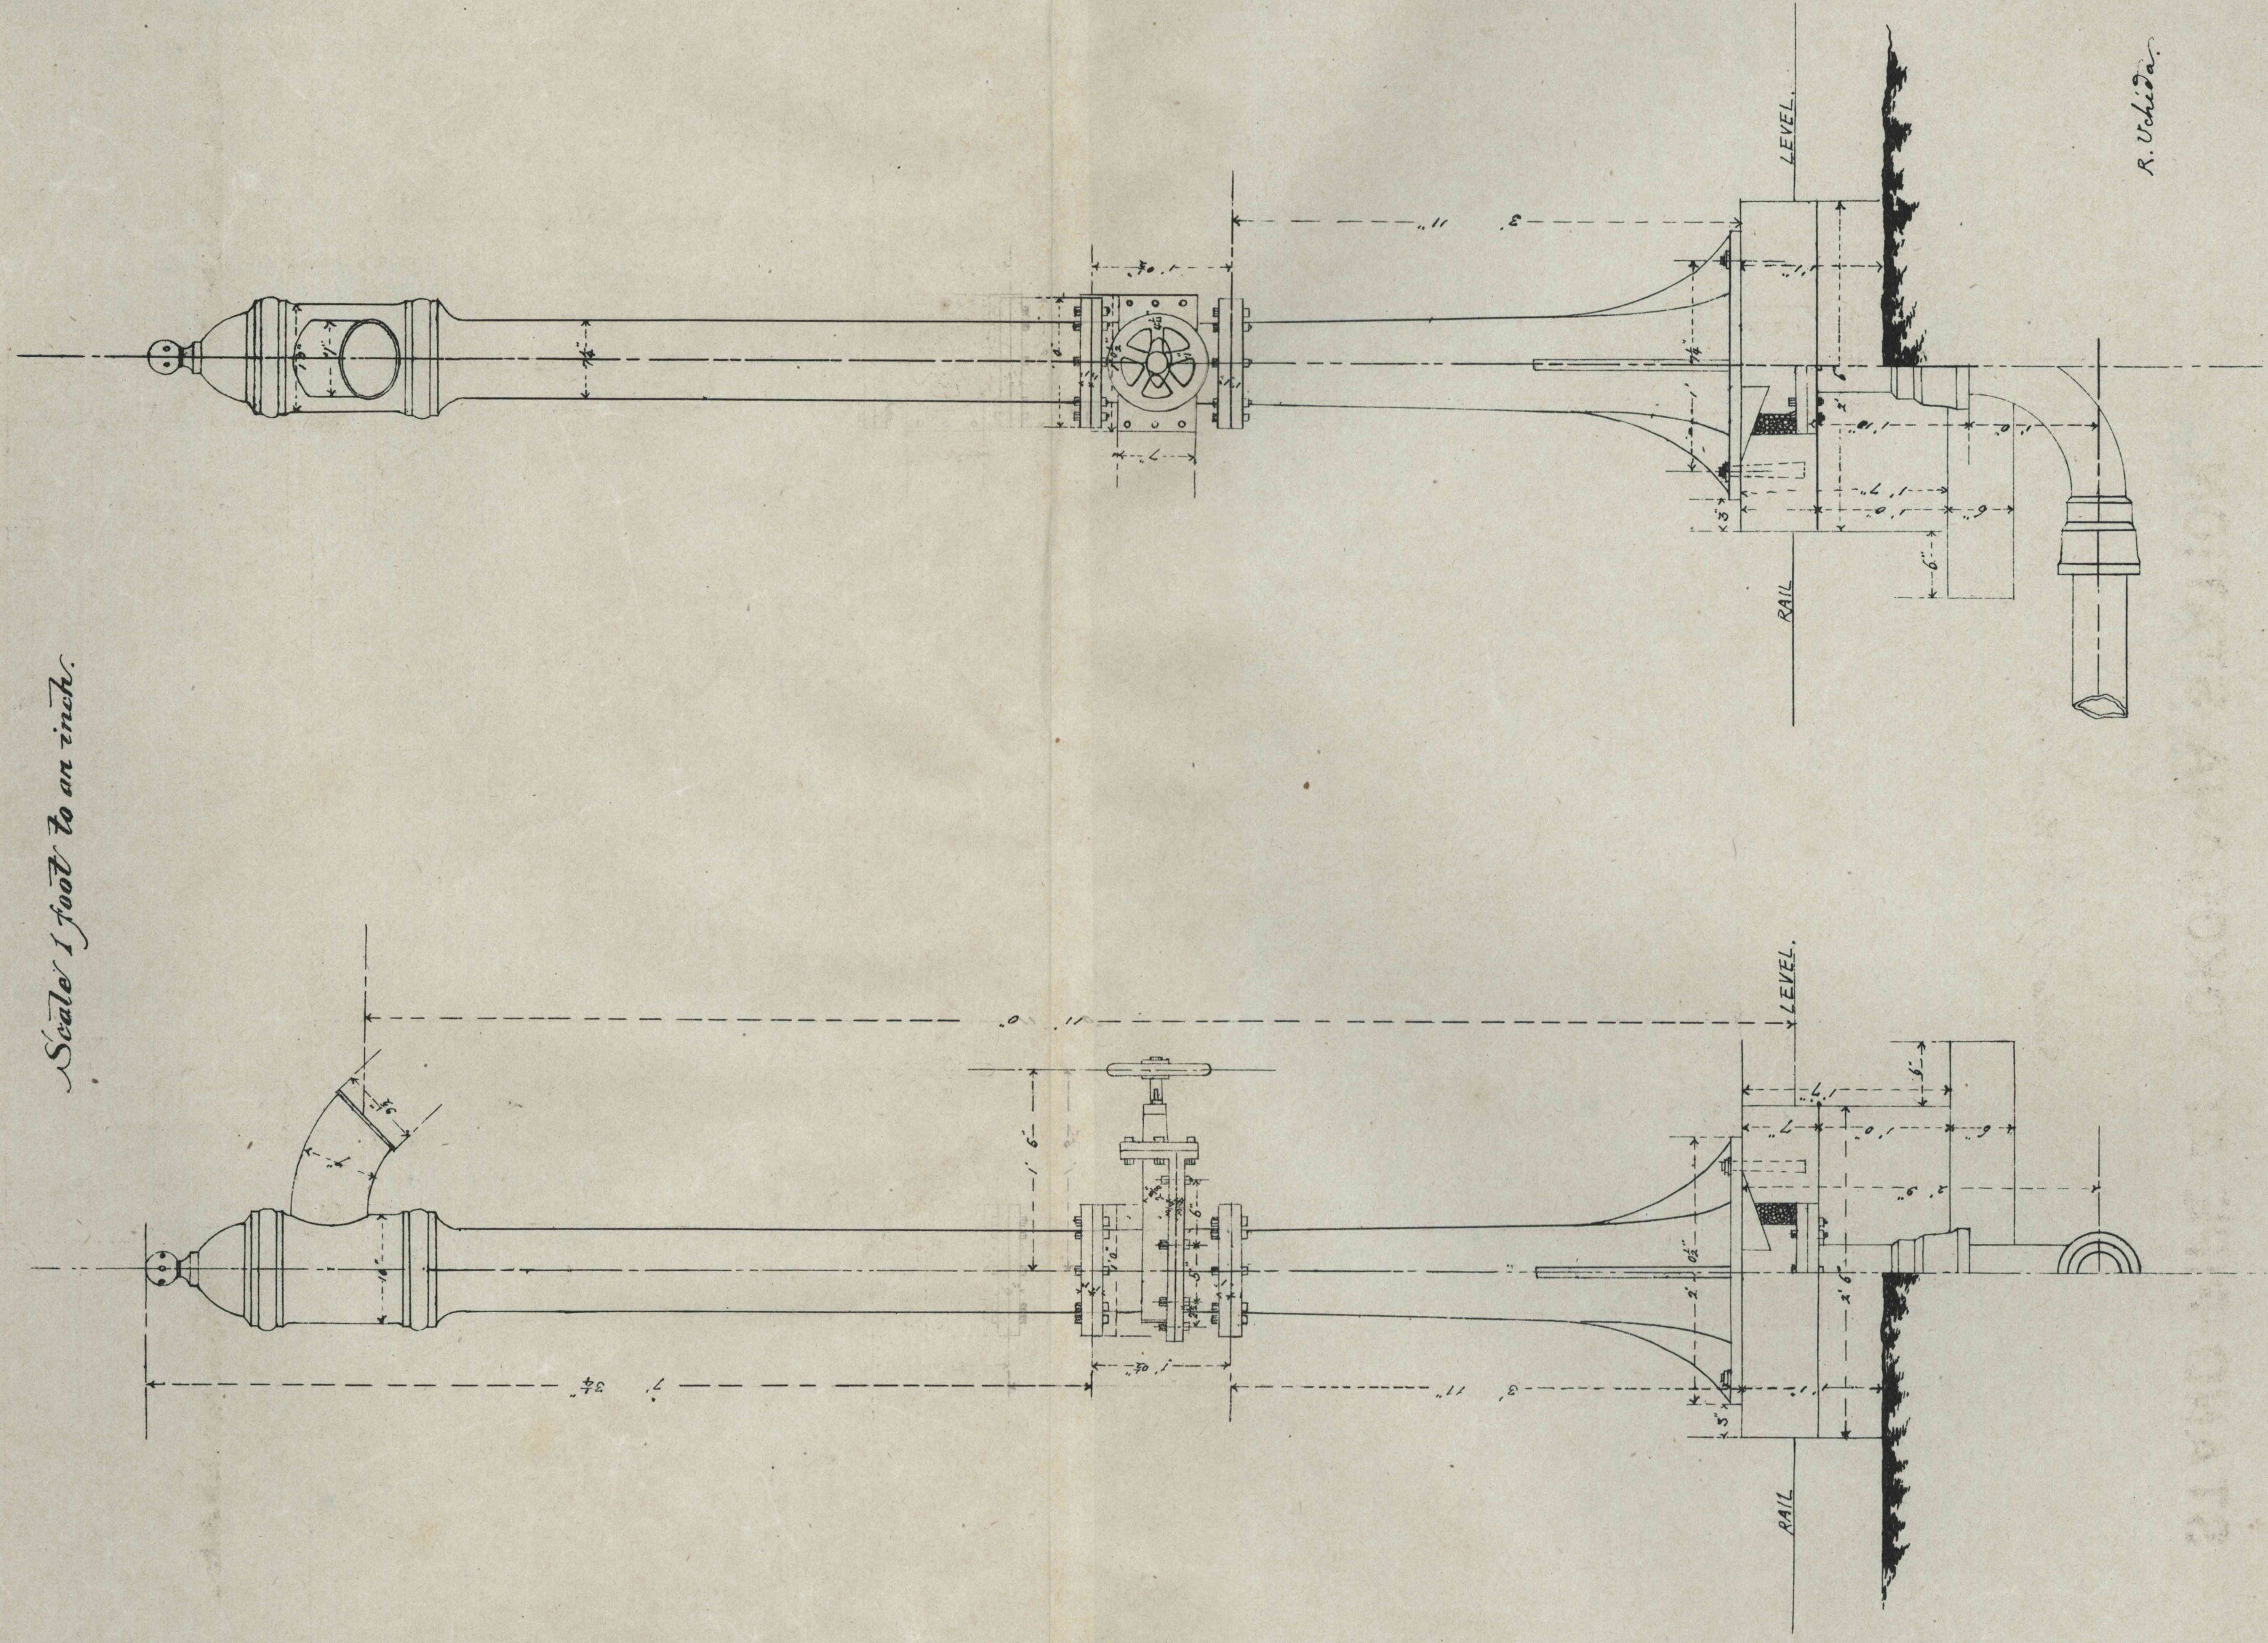

STAND-PIPE AT YOKOGAWA STATION.

Scale 1 foot to an inch.

R. Uchida.

STAND-PIPE AT YOKOGAWA STATION